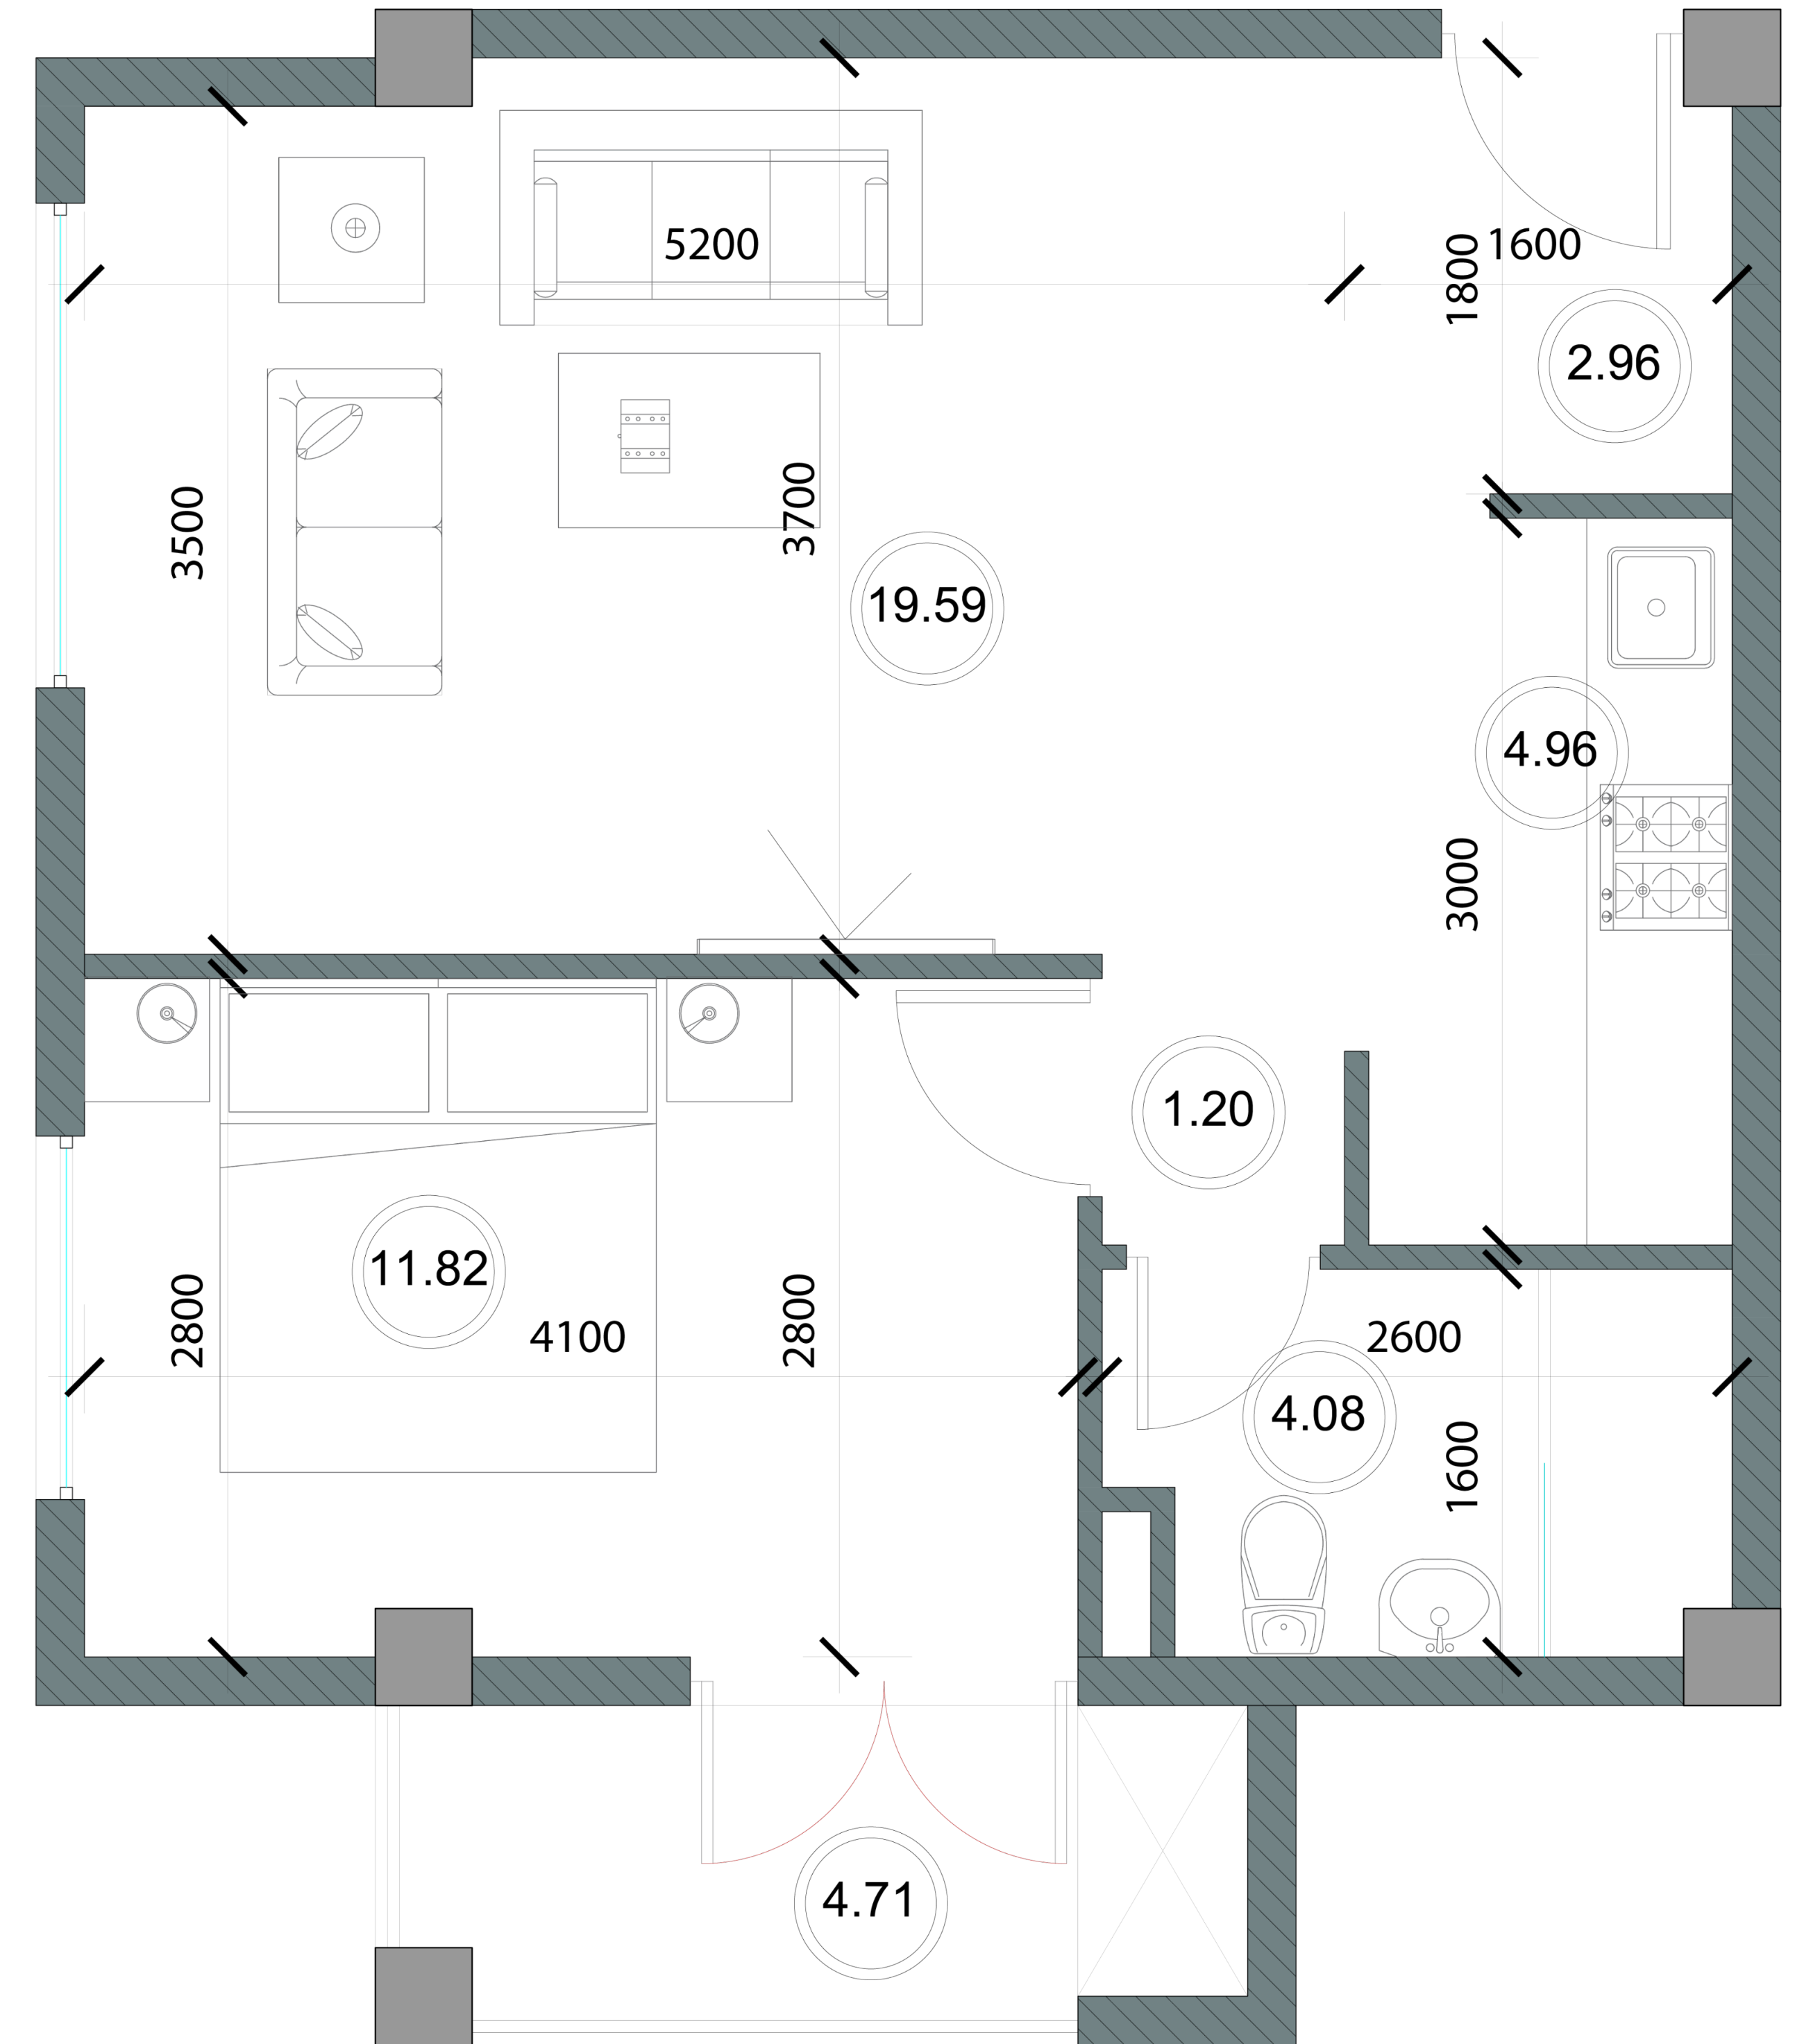

Apartment 6

Area - 49.32 sqm

Entrance hall	2.96 sqm
Living room	19.59 sqm
Kitchen	4.96 sqm
Bedroom	11.82 sqm
Bathroom	4.08 sqm
Corridor	1.2 sqm
Balcony	4.71 sqm